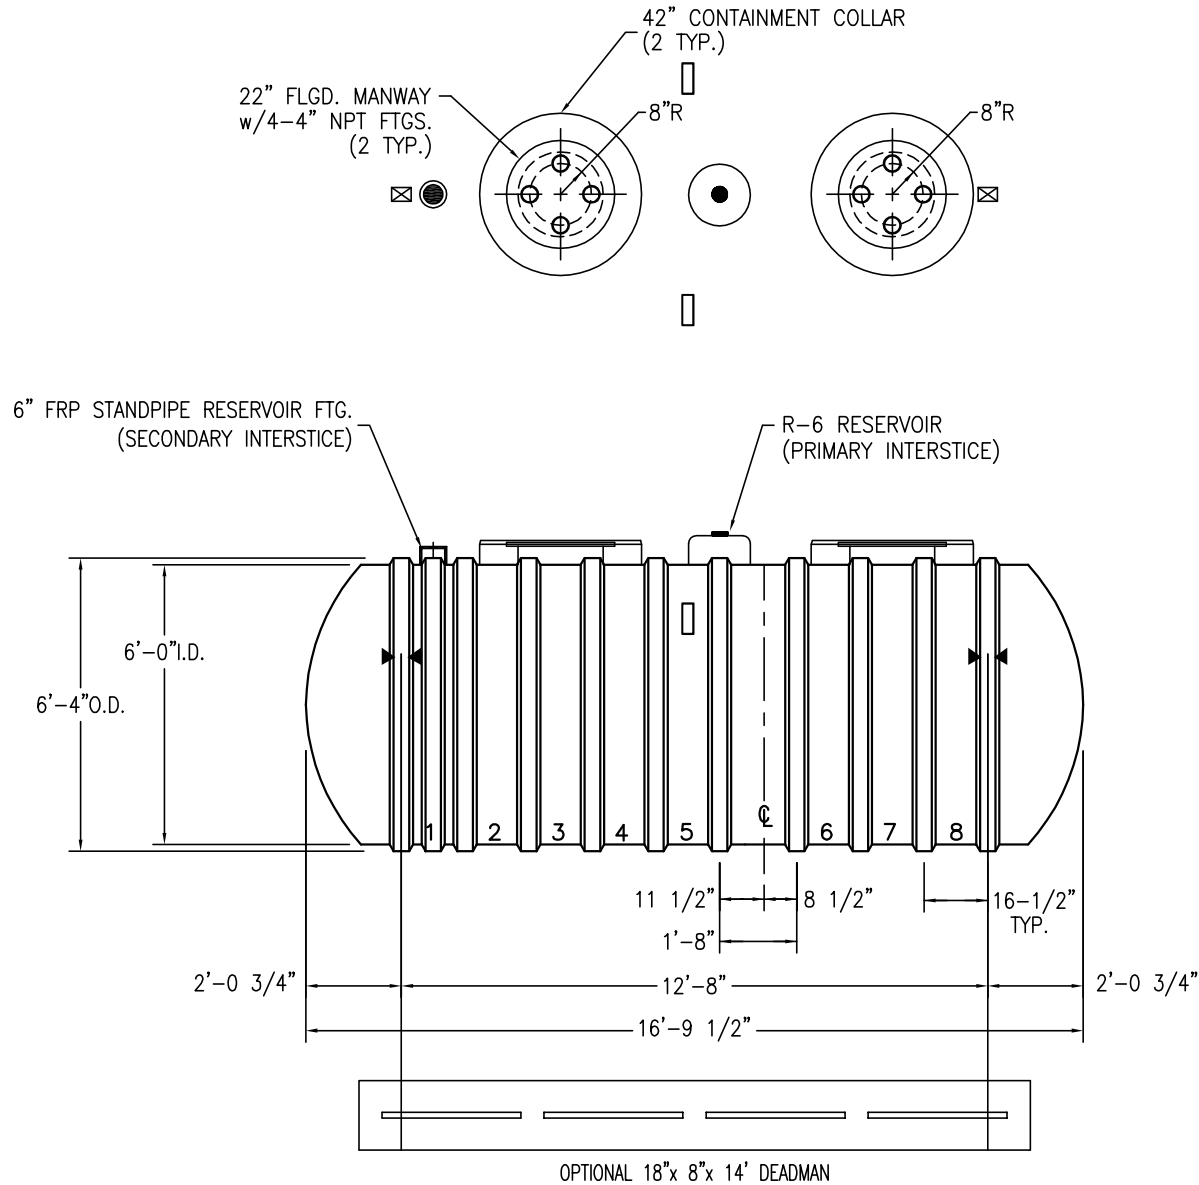

SHELL CODES: 1-E6T06SD, 1-E6T04SD

NOTES:

- ☒ HOLD DOWN STRAP CLIP
- ▶◀ HOLD DOWN STRAP LOCATION
- TYPE "13" LIFT LUG - SD
- TYPE "13" LIFT LUG - HD

MODEL TWT6 (6') 3000		DATE: 1/1/2014
		DRAWN BY: K.A.SOEDER
CONTAINMENT SOLUTIONS	CAPACITY: 3,323	REVISED:
	WEIGHT: DRY/WET 3500/4075	DWG NUMBER: 63DW6S