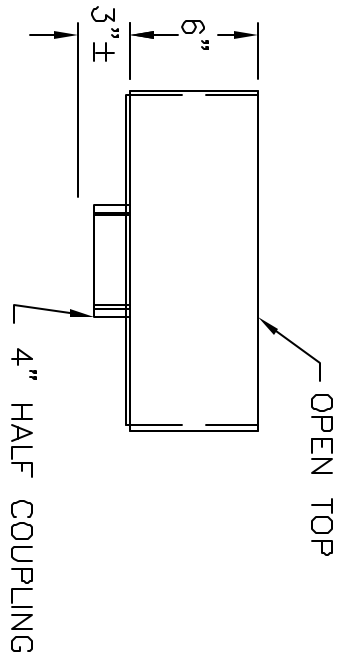

TOP VIEW

ELEVATION

TOP VIEW(COVER)

ELEVATION(COVER)

PRODUCT CODE: SBB047			
U/L USING:	SHT:	1	OF 1
DRAWN BY:	DATE:	3-30-01	
D.S.GARCIA	INITIALS:	DATE:	
REVISION:	INITIALS:	DATE:	
			
DRAWING #:		SBB047	
SCALE:		1:9	
DESCRIPTION:		16" SQ. X 8" DEEP 6-GAL. USED OIL RECT. W/ 4" COUPLING	
THIS DRAWING AND THE DESIGN SHOWN HEREIN ARE THE PROPERTY OF DENALI COMPANY AND LIST OF COPIES THEREOF CANNOT BE MADE WITHOUT WRITTEN CONSENT.			

MATERIAL:
10 GA. CARBON STEEL