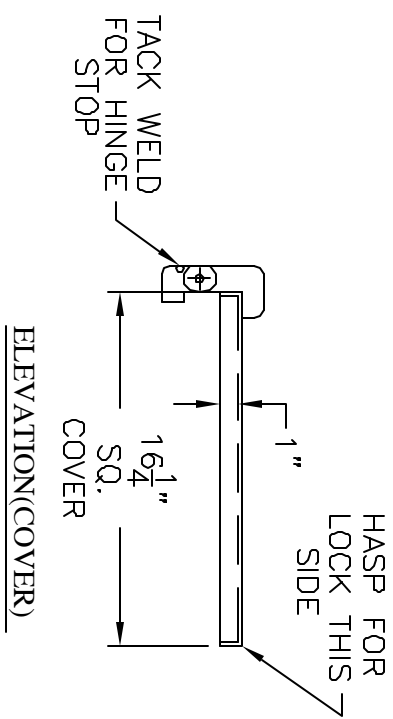

TOP VIEW

ELEVATION

TOP VIEW(COVER)

ELEVATION(COVER)

PRODUCT CODE: SBB047			
U/L USING:	SHT:	1	OF 1
DRAWN BY:	DATE:	3-30-01	
D.S.GARCIA	INITIALS:	DATE:	
REVISION:	INITIALS:	DATE:	
			
DRAWING #:		SBB047	
SCALE:		1:9	
DESCRIPTION:		16" SQ. X 8" DEEP 6-GAL. USED OIL RECT. W/ 4" COUPLING	
THIS DRAWING AND THE DESIGN SHOWN HEREIN ARE THE PROPERTY OF DENALI COMPANY AND LIST OF COPIES THEREOF CANNOT BE MADE WITHOUT WRITTEN CONSENT.			

MATERIAL:
10 GA. CARBON STEEL