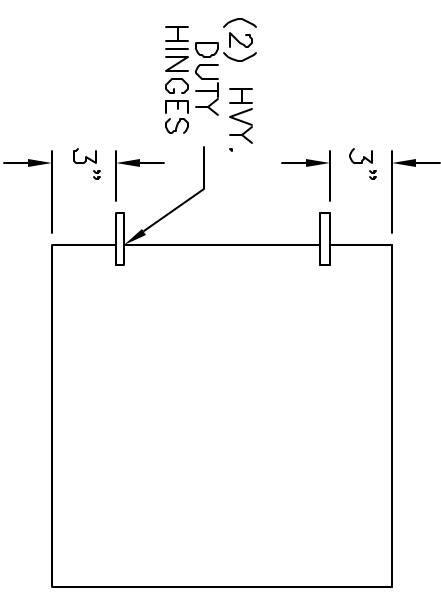

TOP VIEW

ELEVATION

TOP VIEW(COVER)

ELEVATION(COVER)

PRODUCT CODE: SBB047			
U/L USING:	SHT:	1	OF 1
DRAWN BY:	DATE:	3-30-01	
D.S.GARCIA	INITIALS:	DATE:	
REVISION:	INITIALS:	DATE:	
			
DRAWING #:		SBB047	
SCALE:		1:9	
DESCRIPTION:		16" SQ. X 8" DEEP 6-GAL. USED OIL RECT. W/ 4" COUPLING	
THIS DRAWING AND THE DESIGN SHOWN HEREIN ARE THE PROPERTY OF DENALI COMPANY AND LIST OF COPIES THEREOF CANNOT BE MADE WITHOUT WRITTEN CONSENT.			

MATERIAL:
10 GA. CARBON STEEL