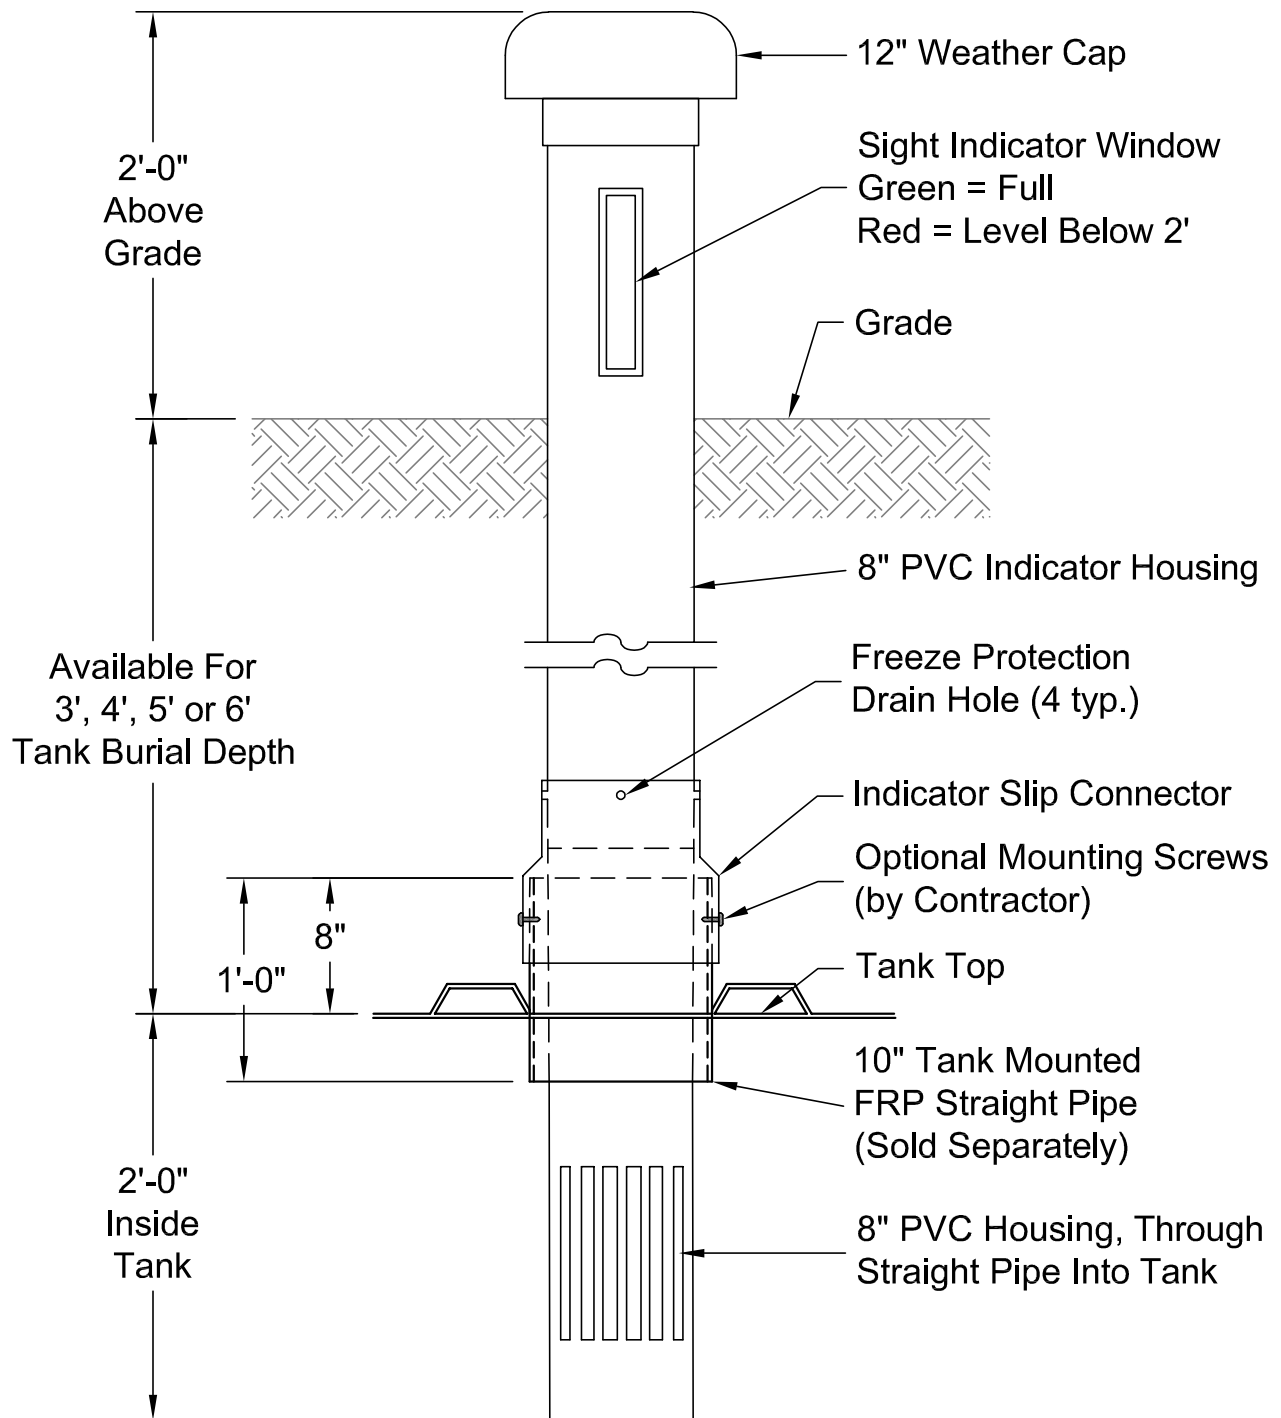

8" Diameter Vent/Level Indicator Assembly (Slip Connection)

Note: Unit Shipped Assembled
Vent/Level Indicator Slip Connection is Not
Glued to Tank Mounted Straight Pipe

CONTAINMENT
SOLUTIONS[®]

8 VENT-LEVEL INDICATOR-SLIP.DWG
8/2/2019 - REV:12/4/2019-C