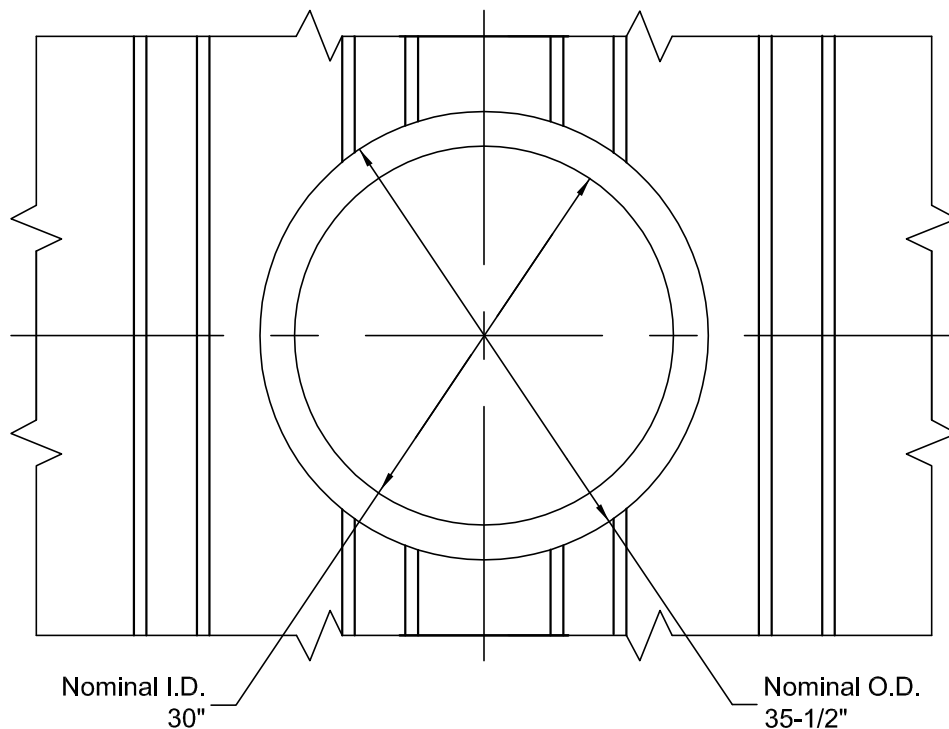

36" (35.5" O.D Dia. Controlled O.D. Fiberglass Access Opening (w/ 30" Tank Top Cut-out)

CONTAINMENT
SOLUTIONS[®]

36-30 ACCESS.DWG 11/2006