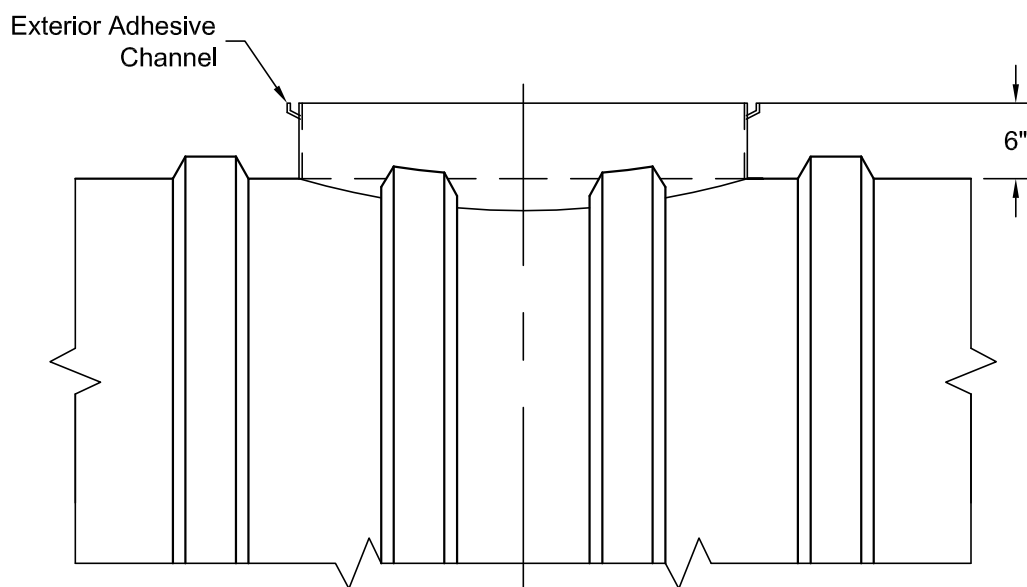

36" (35.5" O.D Dia. Controlled O.D. Fiberglass Access Opening (w/ 30" Tank Top Cut-out)

CONTAINMENT
SOLUTIONS[®]

36-30 ACCESS.DWG 11/2006