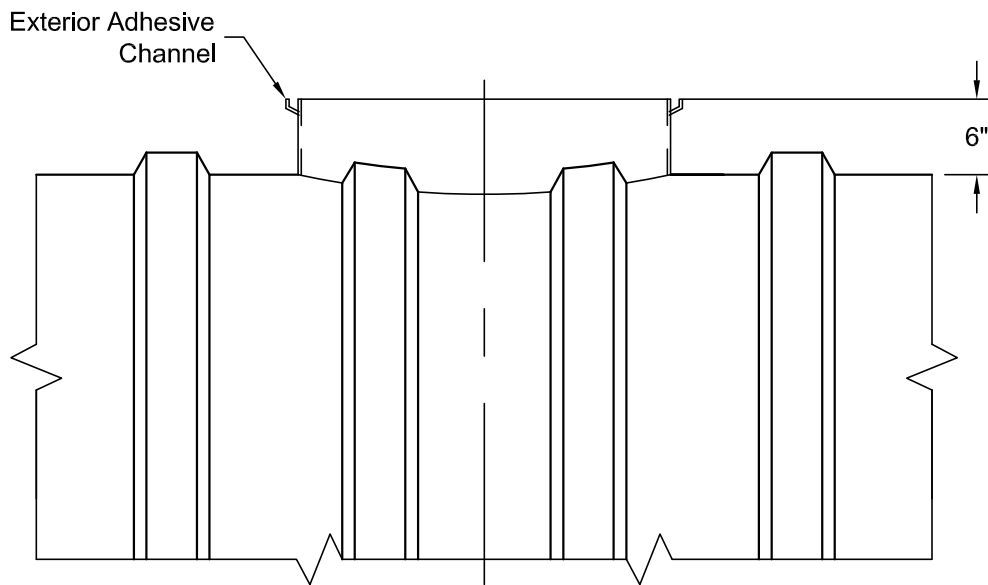

30" (29.5" O.D Dia. Controlled O.D. Fiberglass Access Opening (w/ 29" Tank Top Cut-out)

**CONTAINMENT
SOLUTIONS**

30-29ACCESS.DWG 11/2006