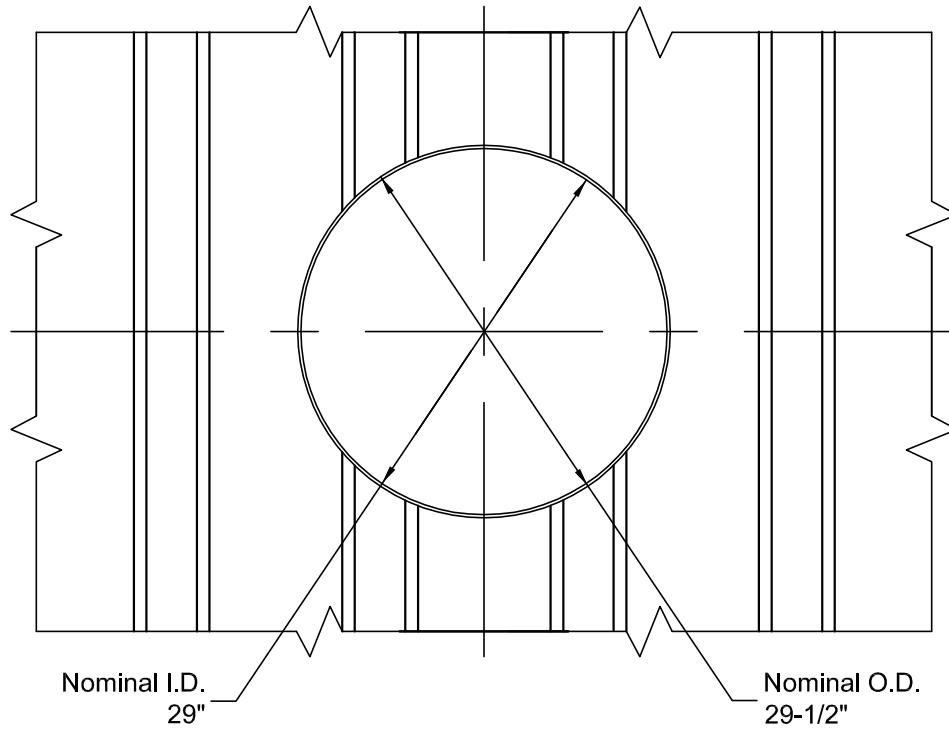

30" (29.5" O.D Dia. Controlled O.D. Fiberglass Access Opening (w/ 29" Tank Top Cut-out)

**CONTAINMENT
SOLUTIONS**

30-29ACCESS.DWG 11/2006