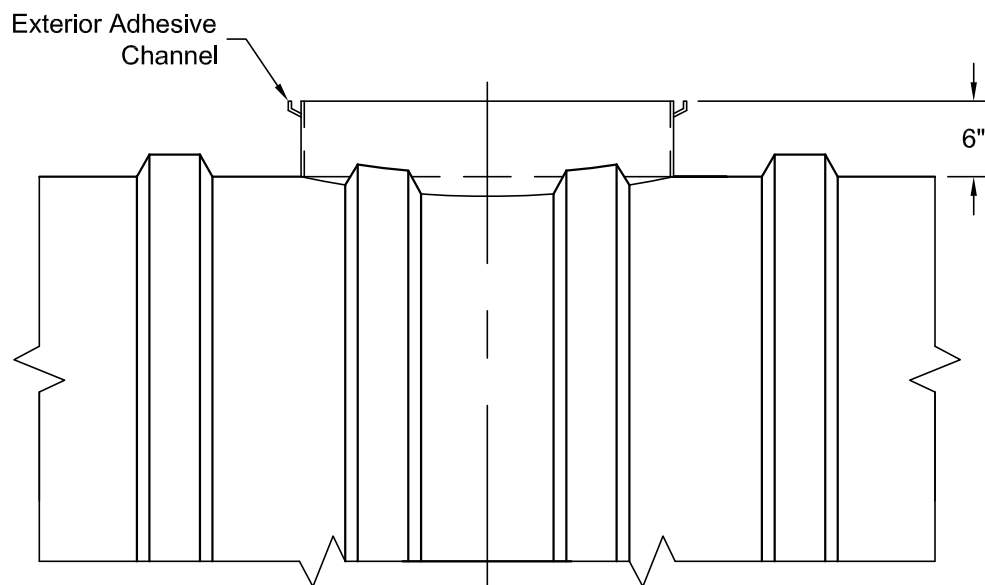

# 29 1/2" Dia. Controlled O.D. Fiberglass Access Opening (w/ 22" Tank Top Cut-out)

**CONTAINMENT**  
SOLUTIONS®

30-22ACCESS.DWG 11/2006