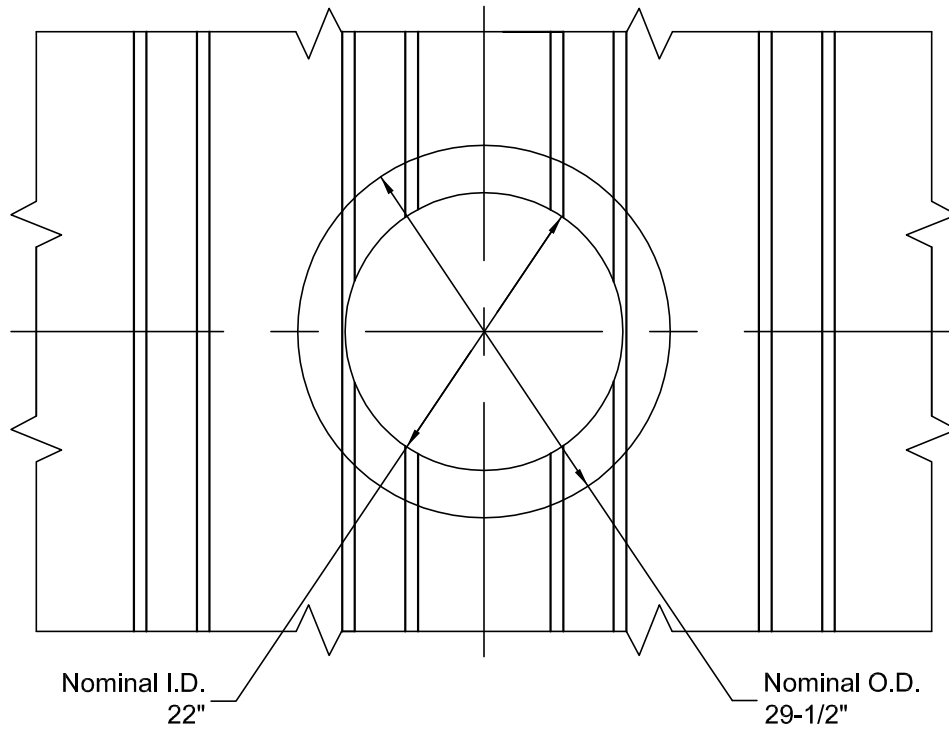

# 29 1/2" Dia. Controlled O.D. Fiberglass Access Opening (w/ 22" Tank Top Cut-out)

**CONTAINMENT**  
SOLUTIONS®

30-22ACCESS.DWG 11/2006